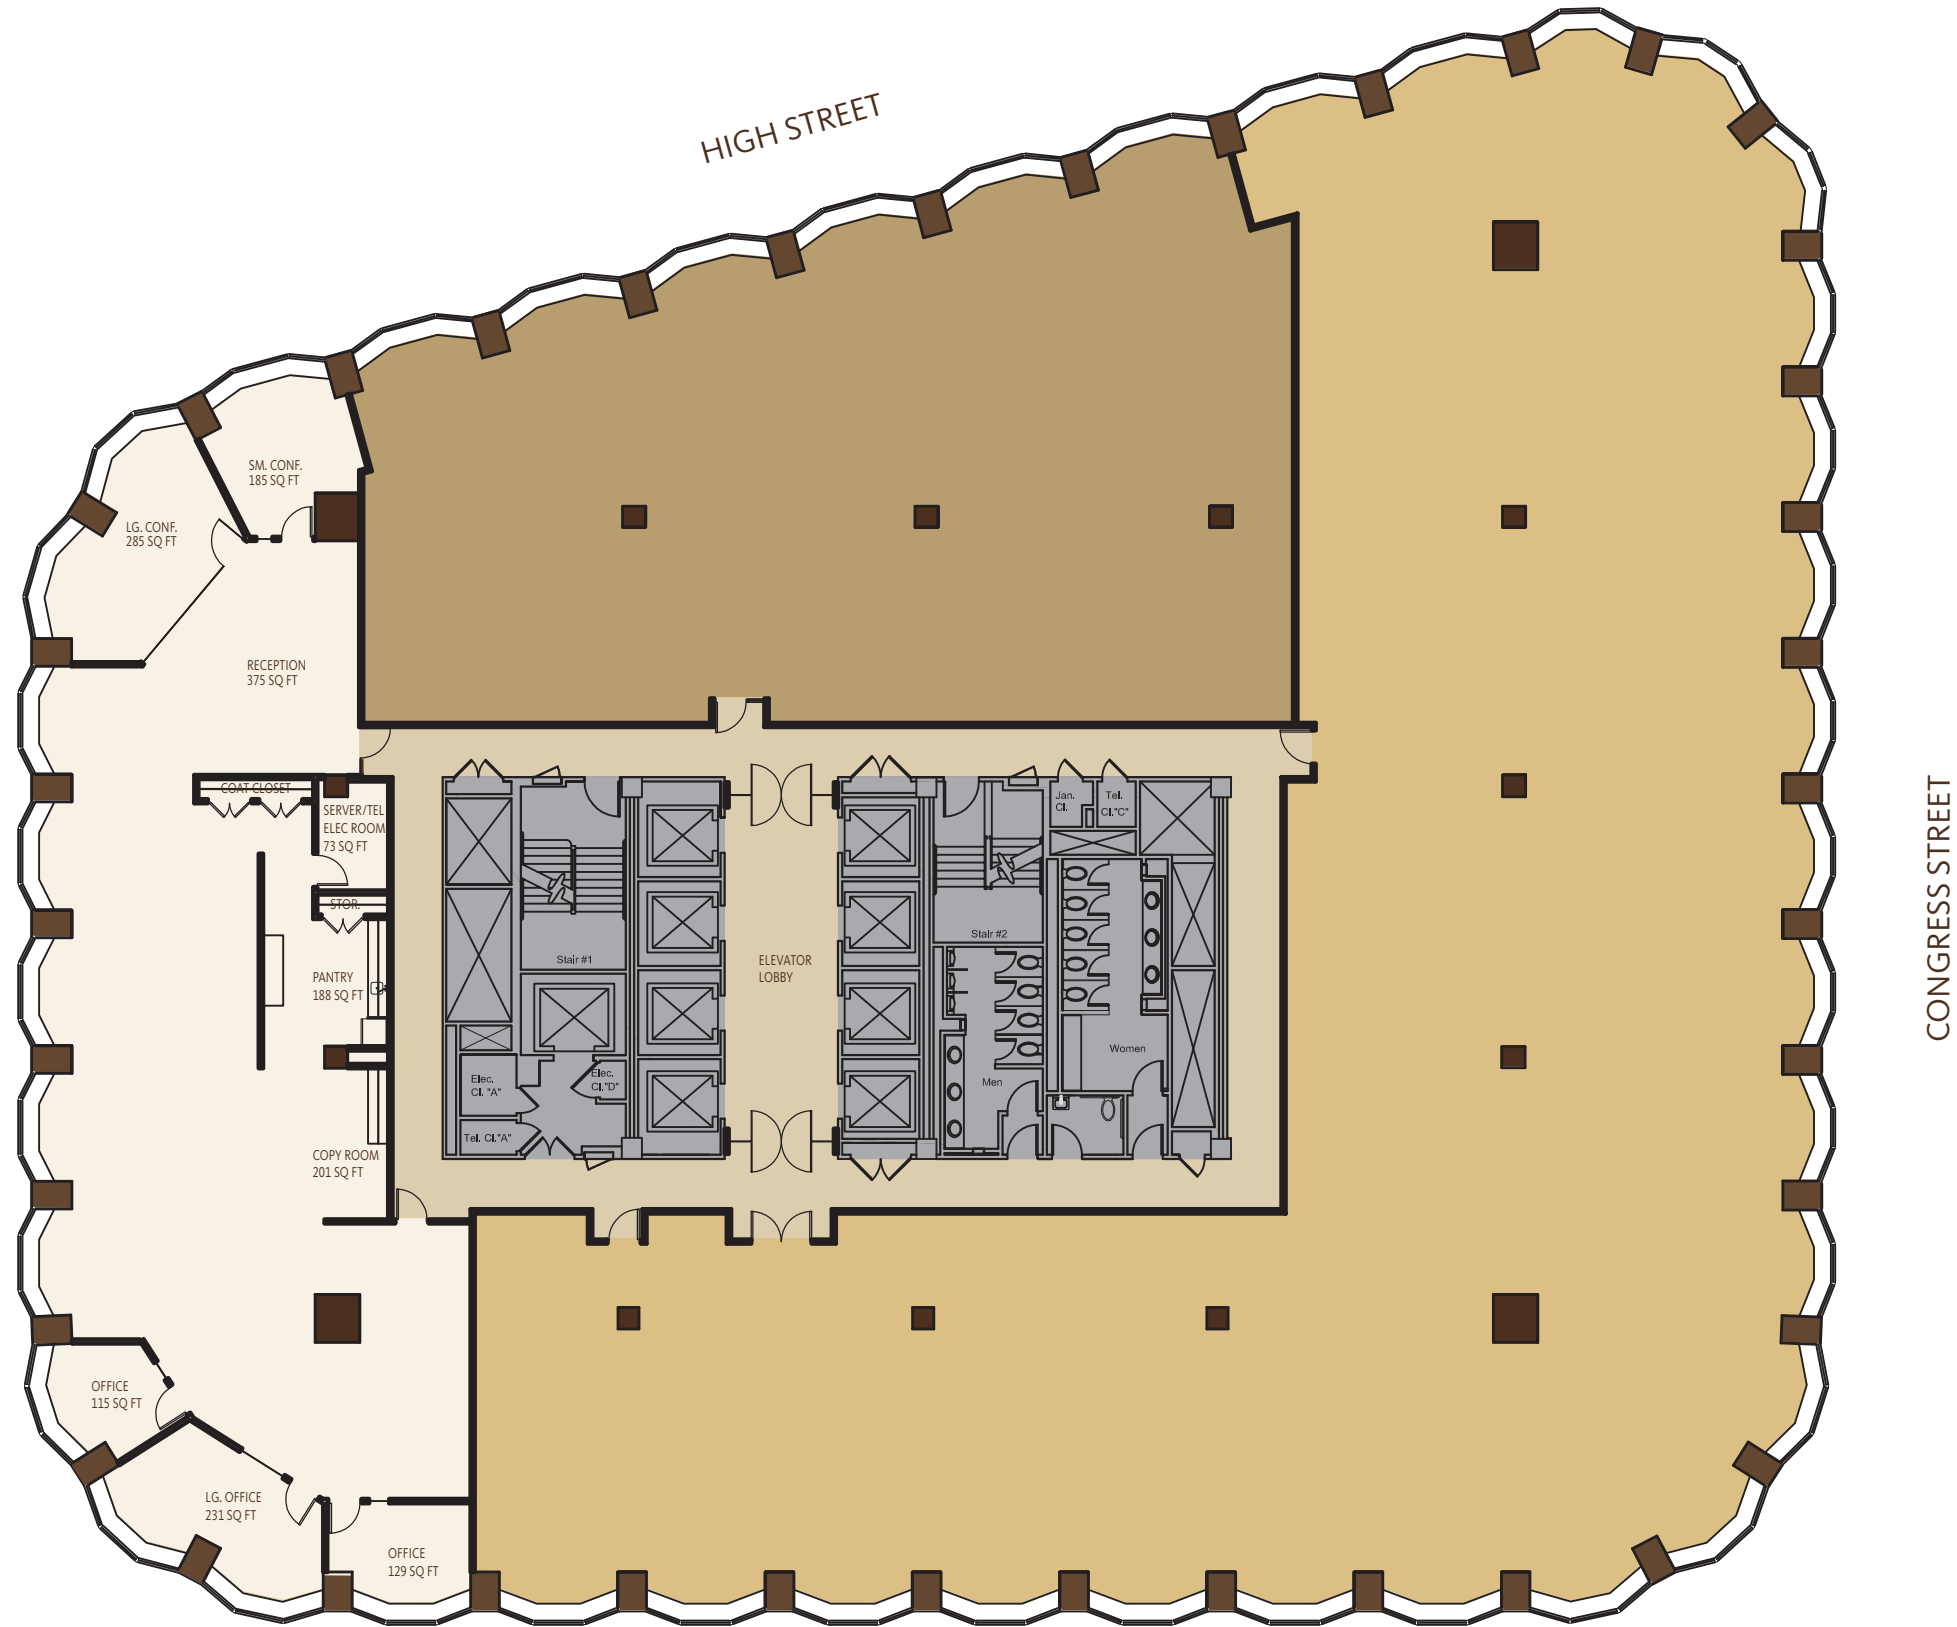

# 99 HIGH

SPEC SUITE  
22  
AVAILABLE 5,987 SF

## LEGEND

- 1 - RECEPTION AREA
- 2 - PERIMETER OFFICES  
115-129 SQ.FT.
- 1 - LG. PERIMETER OFFICE  
231 SQ.FT.
- 4 - TOTAL SEATS
- SHARED SPACE
- 1 - SMALL CONFERENCE
- 1 - LARGE CONFERENCE
- 1 - PANTRY
- 1 - COPY/FAX/PRINT ROOM
- 1 - SERVER / TEL / ELEC CLOSET
- 1 - COAT CLOSET
- 1 - STORAGE